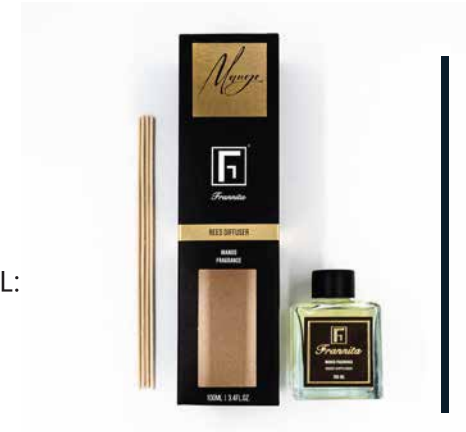

**REED DIFFUSER
CHOCOLATE COOKIE**
Code: RD-010
Size: 100ml
QUANTITY IN A PARCEL:
24 pcs

**REED DIFFUSER
MANGO**
Code: RD-011
Size: 100ml
QUANTITY IN A PARCEL:
24 pcs