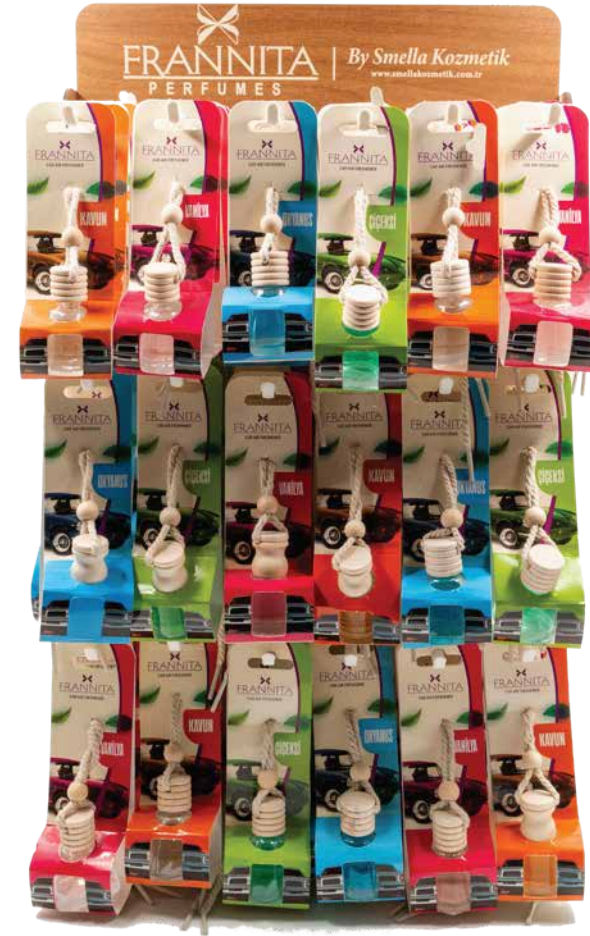

**CAR FRESHENER
VANILIA**
Code: **CF-006**
Size: **8ml**
QUANTITY IN DISPLAY BOX:
132 pcs